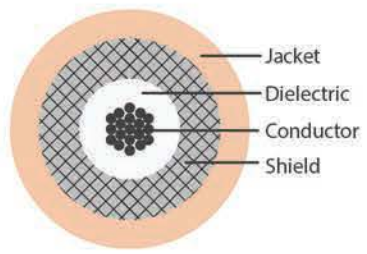

RG 316 cable features a stranded, silver-plated copper clad steel inner conductor, PTFE dielectric, silver-plated copper outer conductor and a FEP jacket. Rated up to 200°C, RG-316 coax is suitable for high temperature environments. Mil Spec equivalent is M17/113-RG316. See below for full RG316 cable specifications.

RG316 Coax Construction OD (In.)

Conductor:	7/.0067" Silver-coated Copper Clad Steel (SCCS)	.0201"
Dielectric:	Extruded Solid Polytetrafluoroethylene (PTFE)	.060"
Shield:	Silver Plated Copper (SPC)	.075"
Jacket:	Extruded Fluorinated Ethylene Propylene (FEP)	.098"

RG 316 Cable Physical Characteristics

Weight per 1000':	12.2 lbs. Nom.
Minimum bend radius:	0.5"
Operating temperature range:	-55°C to +200°C
RoHS compliance:	Complies with RoHS (Directive 2002/95/EC)

RG316 specs for electrical characteristics are continued on the next page.